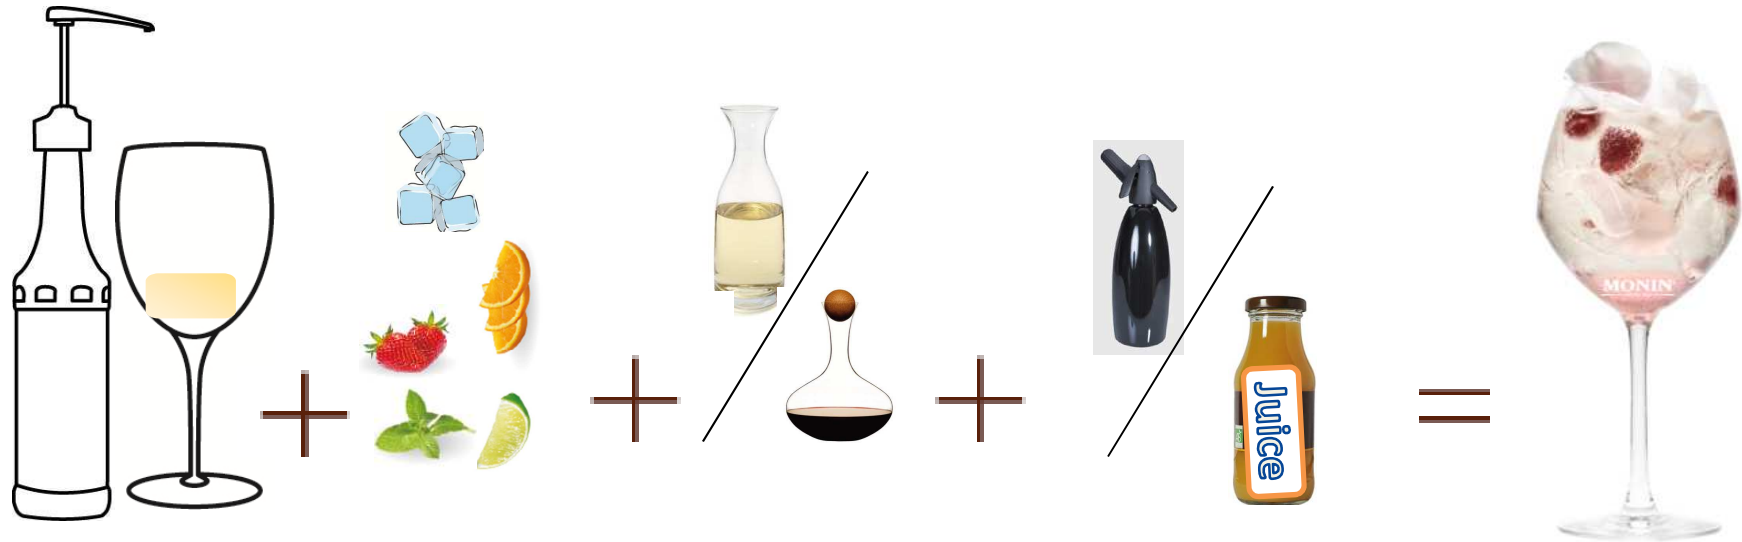

Standard cups size

0.25 L

0.3 L (Today serving size)

0.4 L

Italian Wine Cooler

Recipe:

3 Pumps (30 ml) MONIN syrup
Or 2 pumps MONIN Le fruit
80 ml white wine or red wine
80 ml soda water or juice

Ice cubes
Seasonal fruits

Method:

Combine MONIN flavorings and wine in a wine glass filled with ice cubes.
Top up with wine and other remaining ingredients
garnish with seasonal fruits.
Stir & Serve.

MONIN notes:

Wine Spritzer recommendation :